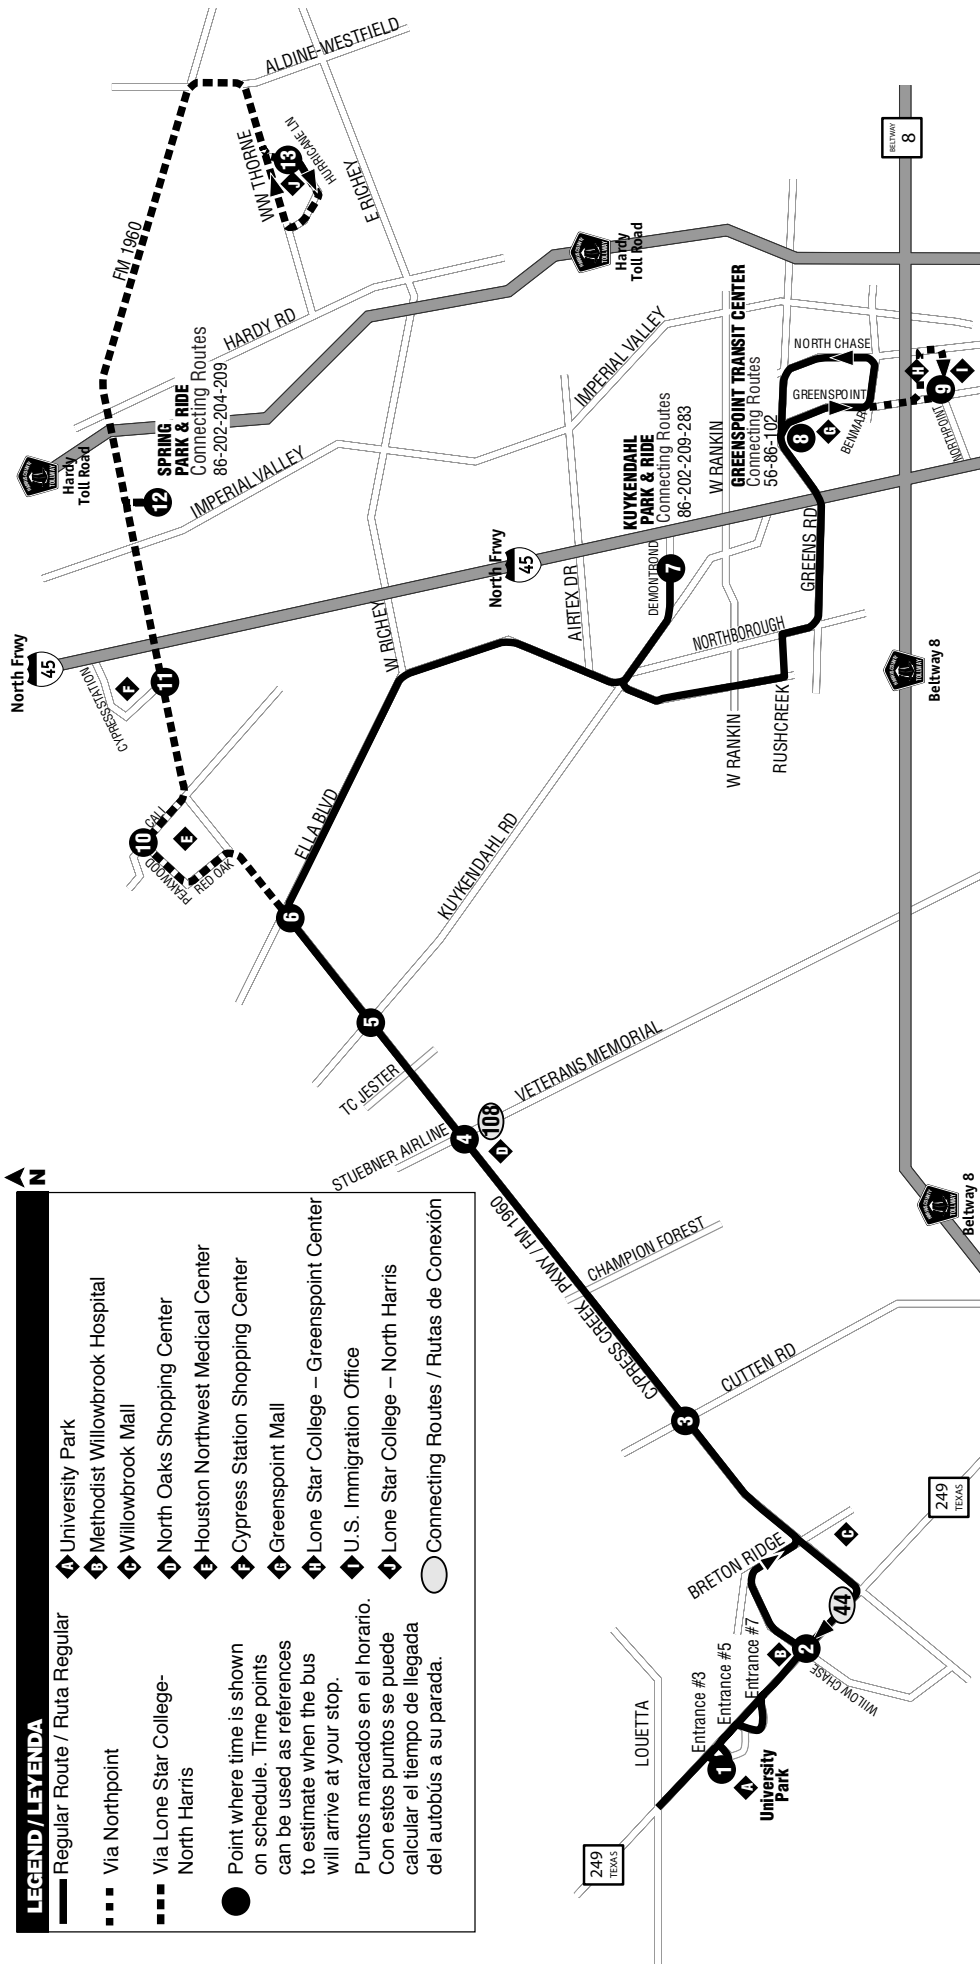

LEGEND / LEYENDA

- Regular Route / Ruta Regular
- - - Via Northpoint
- - - Via Lone Star College - North Harris
- Point where time is shown on schedule. Time points can be used as references to estimate when the bus will arrive at your stop.
- Puntos marcados en el horario. Con estos puntos se puede calcular el tiempo de llegada del autobus a su parada.
- ◀ University Park
- ◀ Methodist Willowbrook Hospital
- ◀ Willowbrook Mall
- ◀ North Oaks Shopping Center
- ◀ Houston Northwest Medical Center
- ◀ Cypress Station Shopping Center
- ◀ Greenspoint Mall
- ◀ Lone Star College - Greenspoint Center
- ◀ U.S. Immigration Office
- ◀ Lone Star College - North Harris
- Connecting Routes / Rutas de Conexión