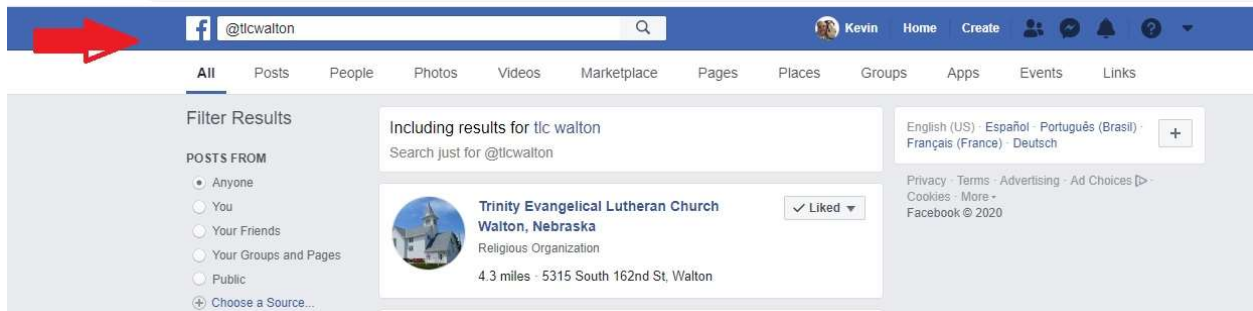

Finding Trinity Lutheran on Facebook

Step one: Go to Facebook.

Step Two: in the search box type in “@trinitywalton” without the quotation marks. That will take you to the Trinity Facebook page.

Once on that page you will see the live Church stream once we start the stream.