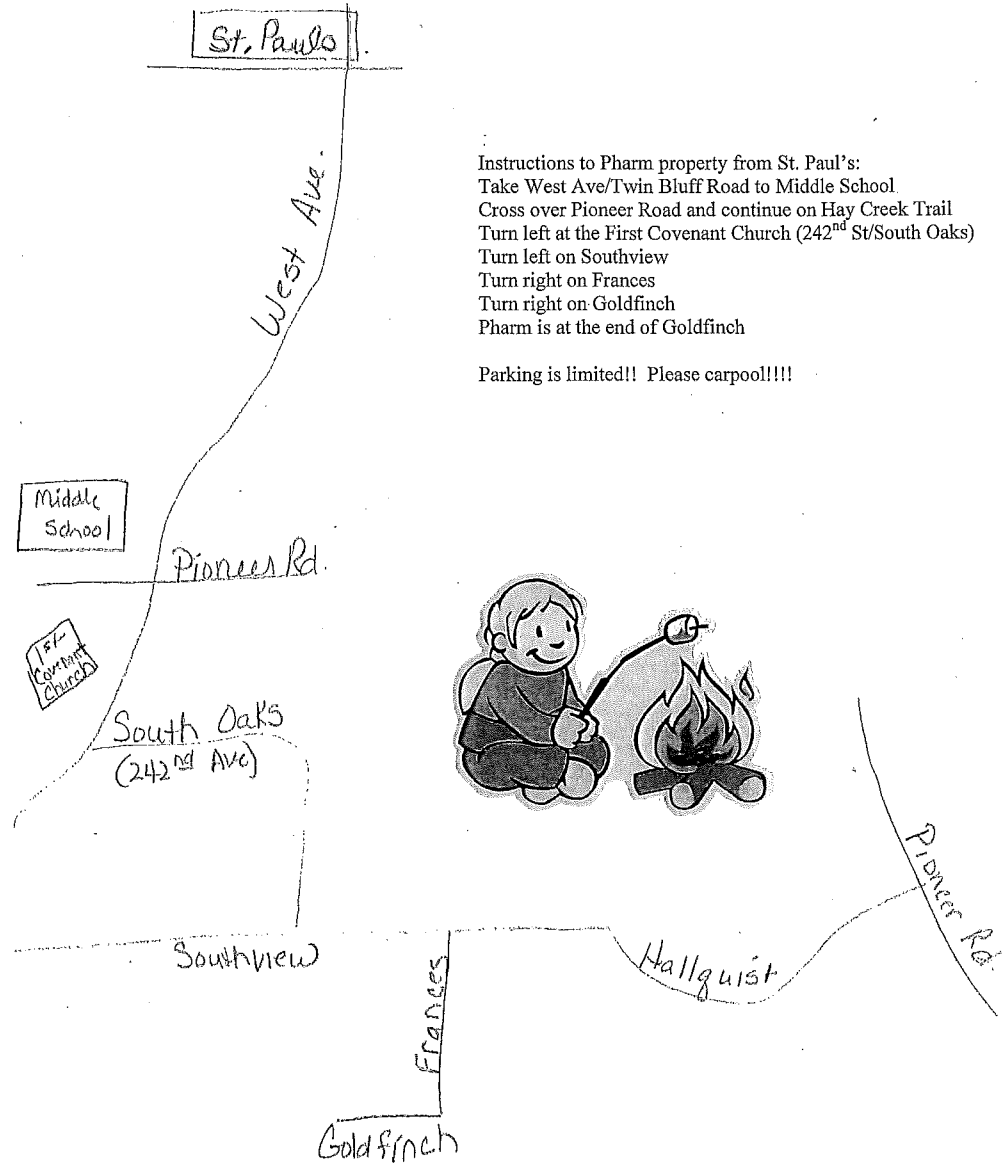

Pharm Fun ~ October 3, 2012 5:30 - 7:00 p.m.

Instructions to Pharm property from St. Paul's:
Take West Ave/Twin Bluff Road to Middle School
Cross over Pioneer Road and continue on Hay Creek Trail
Turn left at the First Covenant Church (242nd St/South Oaks)
Turn left on Southview
Turn right on Frances
Turn right on Goldfinch
Pharm is at the end of Goldfinch

Parking is limited!! Please carpool!!!!