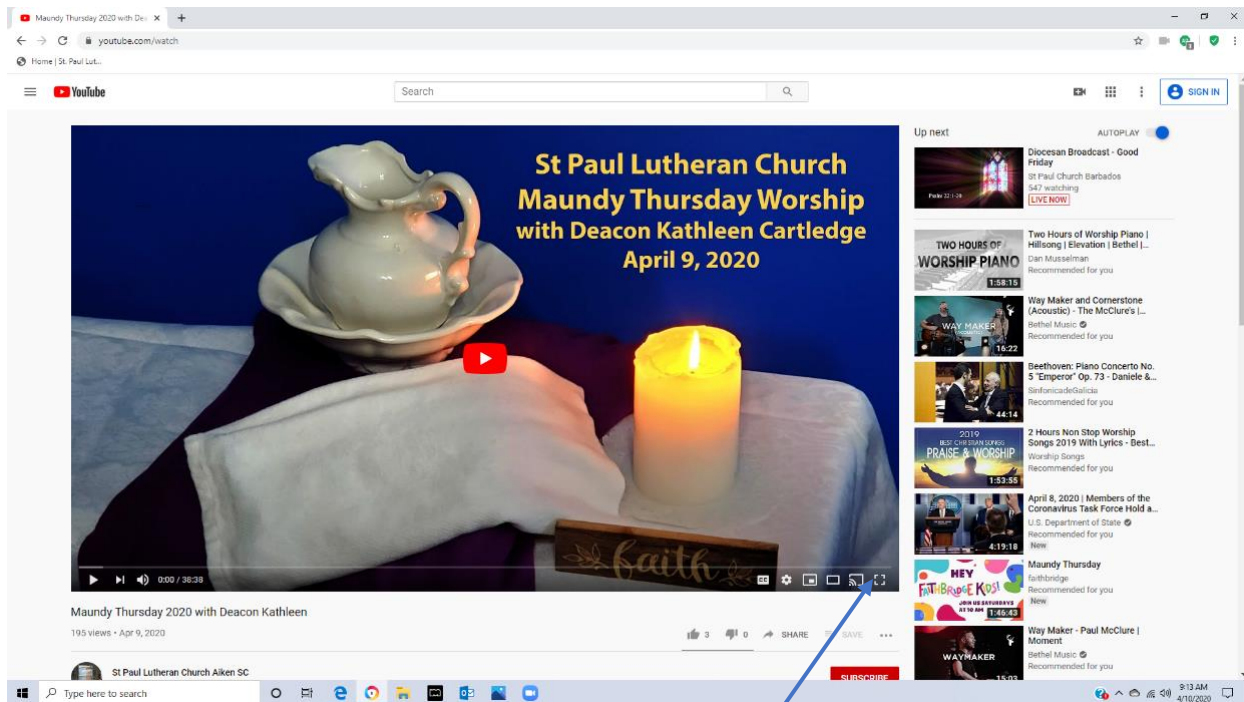

## Helpful hints on streaming our worship service

Our worship service is pre-recorded and will be available by 7:00 pm each Sunday evening. It is our hope that you can join us at that time each week so that we can truly say that we are worshipping together as one community of faith.

When you press your mouse button over the “7 p.m. worship” symbol, you will immediately start the worship service video. The screen will look something like this:

To view the worship service using your full screen, move your mouse over the video and you will see a row of symbols on the bottom. Click on the “Full Screen” ICON in the lower right corner of the video. You will now be viewing in full screen

Move your mouse over the picture and you will again see symbols on the bottom.

To pause the video  
(or restart)

To adjust the volume

To exit full screen