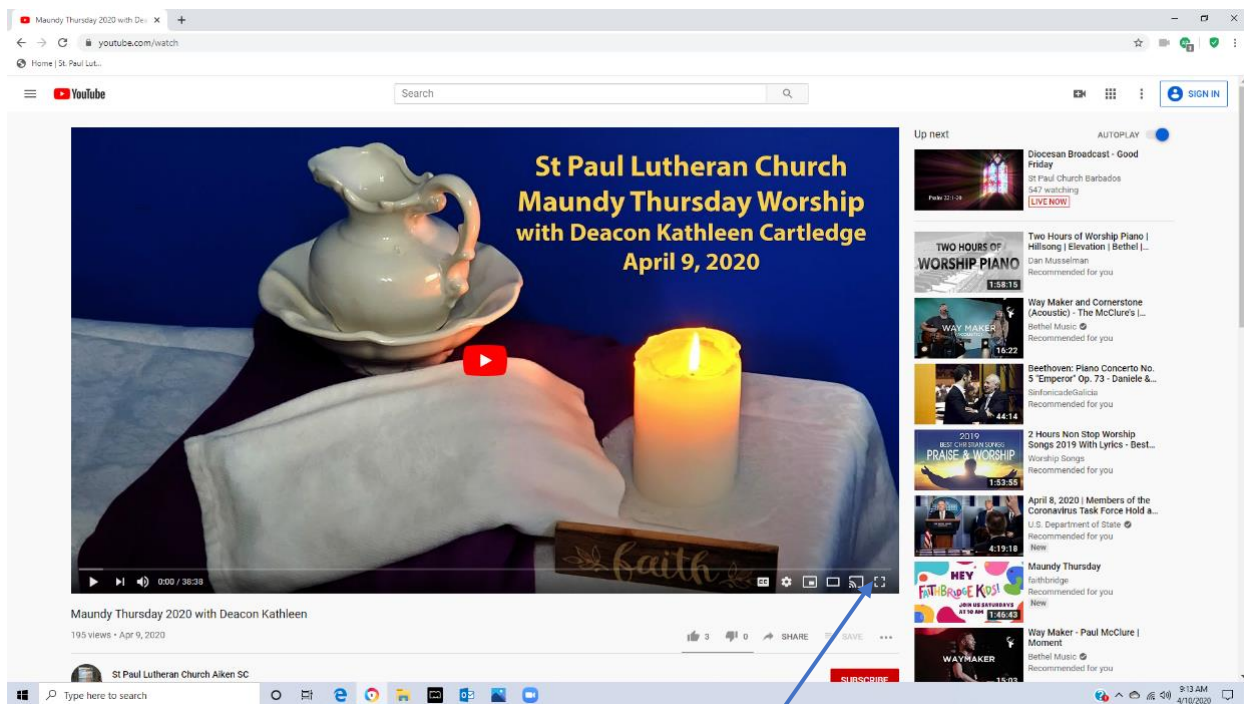

Helpful hints on streaming our worship service

Our worship service is pre-recorded and will be available by 7:00 pm each Sunday evening. It is our hope that you can join us at that time each week so that we can truly say that we are worshipping together as one community of faith.

When you press your mouse button over the <CLICK> symbol, you will immediately start the worship service video. The screen will look something like this:

To view the worship service using your full screen, move your mouse over the video and you will see a row of symbols on the bottom. Click on the "Full Screen" ICON in the lower right corner of the video. You will now be viewing in full screen

Move your mouse over the picture and you will again see symbols on the bottom.

To pause the video
(or restart)

To adjust the volume

To exit full screen