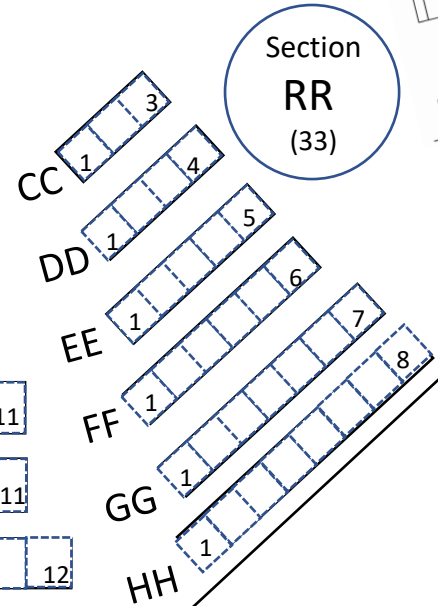

Artist Series – 2025 Seating

Stage

Section
Left
(164)

Section
Right
(168)

Total
365 Seats

U