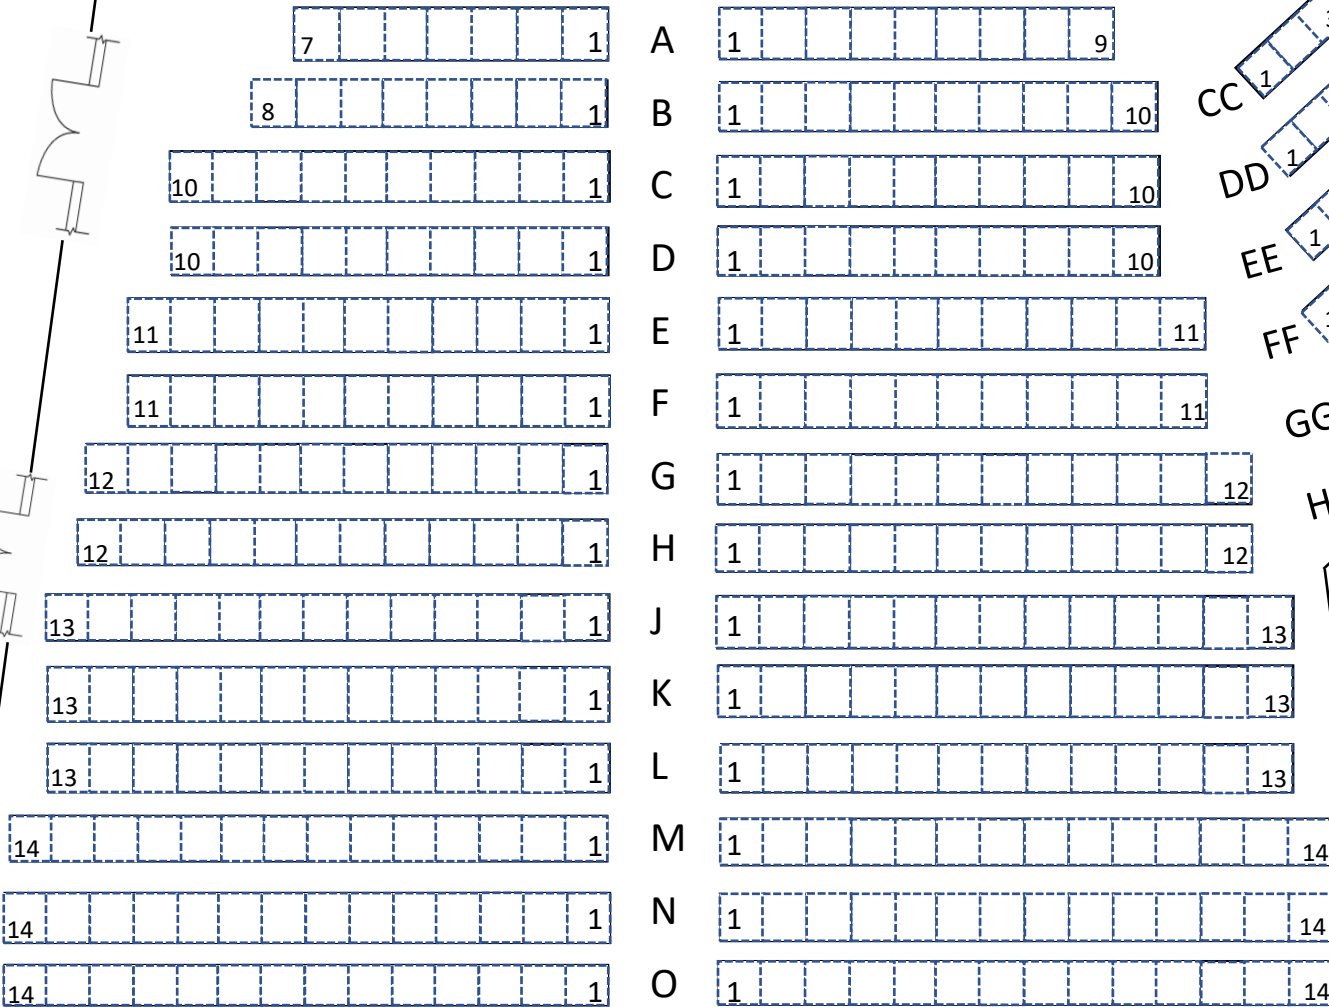

Artist Series – 2025 Seating

Stage

Section
Left
(164)

Section
Right
(168)

Total
365 Seats

U