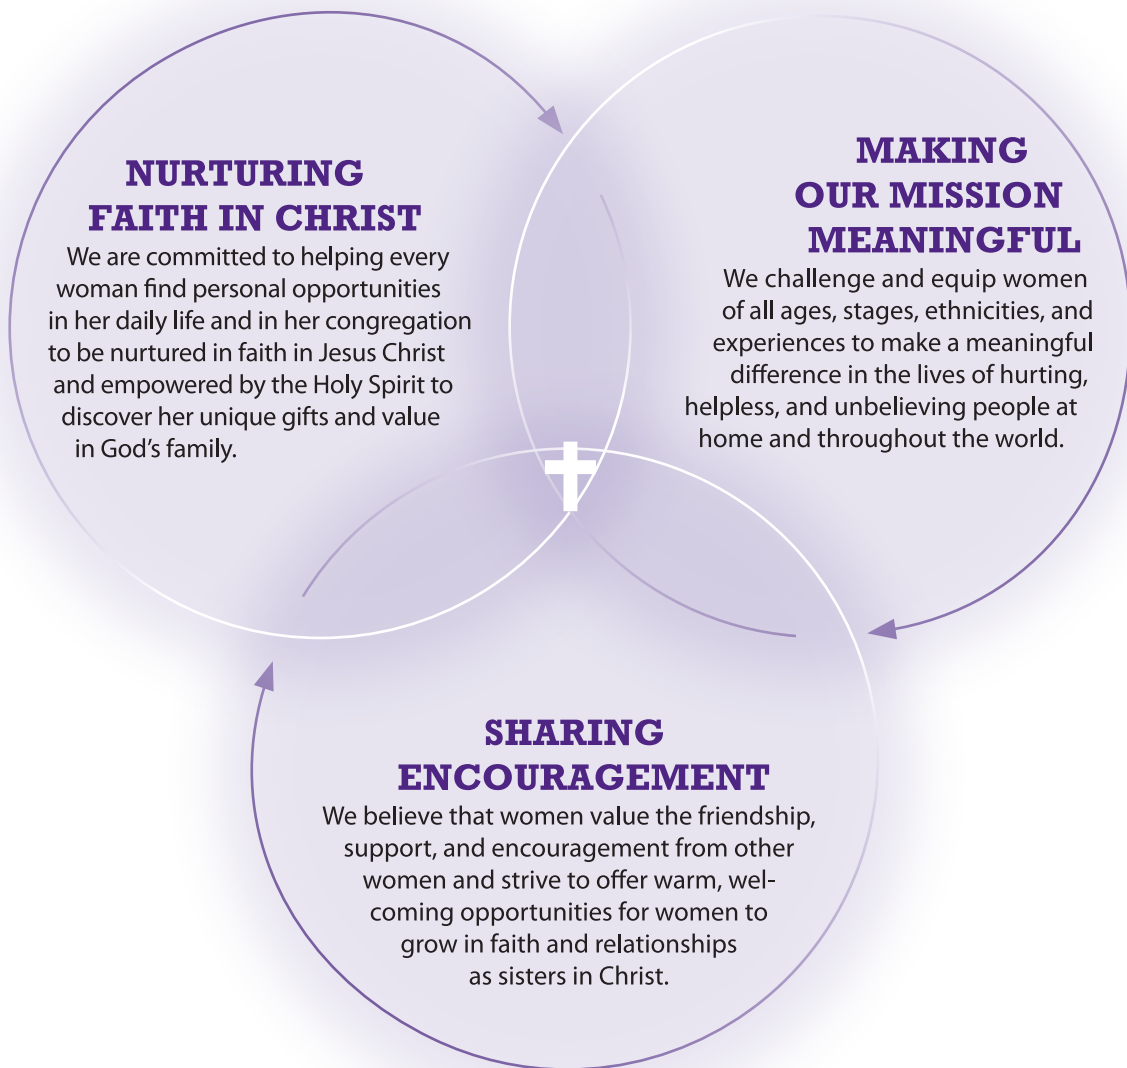

# PRIMARY FOCUS *for the 2015-2017 Biennium*

Lutheran Women in Mission Focus on:

## **Mission Statement of the Lutheran Women's Missionary League**

The mission of the Lutheran Women's Missionary League is to assist each woman of The Lutheran Church—Missouri Synod in affirming her relationship with the Triune God so that she is enabled to use her gifts in ministry to the people of the world.

## **Vision Statement of the Lutheran Women's Missionary League**

The LWML, the leading group for LCMS women, is the place where each woman is welcomed and encouraged to use her unique God-given gifts as she supports global missions and serves the Lord with gladness.