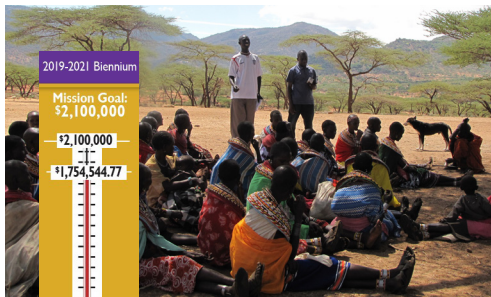

## LWML Praises the Lord for Mission Offerings

The Lutheran Women's Missionary League (LWML) is truly blessed as supporters continue to give generously. As of November 30, 2020, offerings of **\$1,754,544.77** were received with \$345,455.23 remaining to meet the LWML mission goal of \$2.1 million by March 31, 2021. LWML thanks our generous donors and gives glory to God!