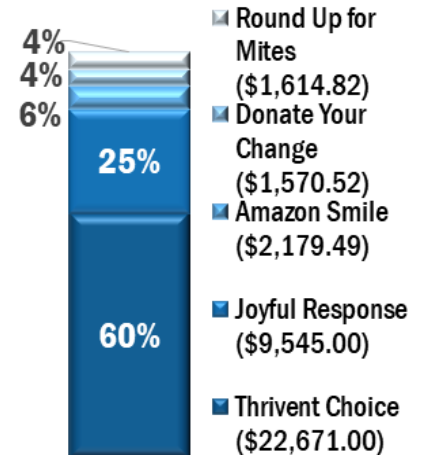

## LWML Praises the Lord for Mission Offerings

The Lutheran Women's Missionary League (LWML) is truly blessed as supporters continue to give generously. As of November 30, 2020, offerings of **\$1,754,544.77** were received with \$345,455.23 remaining to meet the LWML mission goal of \$2.1 million by March 31, 2021. LWML thanks our generous donors and gives glory to God!

As shown on the graph, the donations add up. The total for this biennium, year-to-date is \$37,580.83. LWML members and supporters are encouraged to continue to give regular mite donations. If you want more information on how to use other giving options, click [here](#) for more ways to give.

### Donations Made Through 3rd Parties: