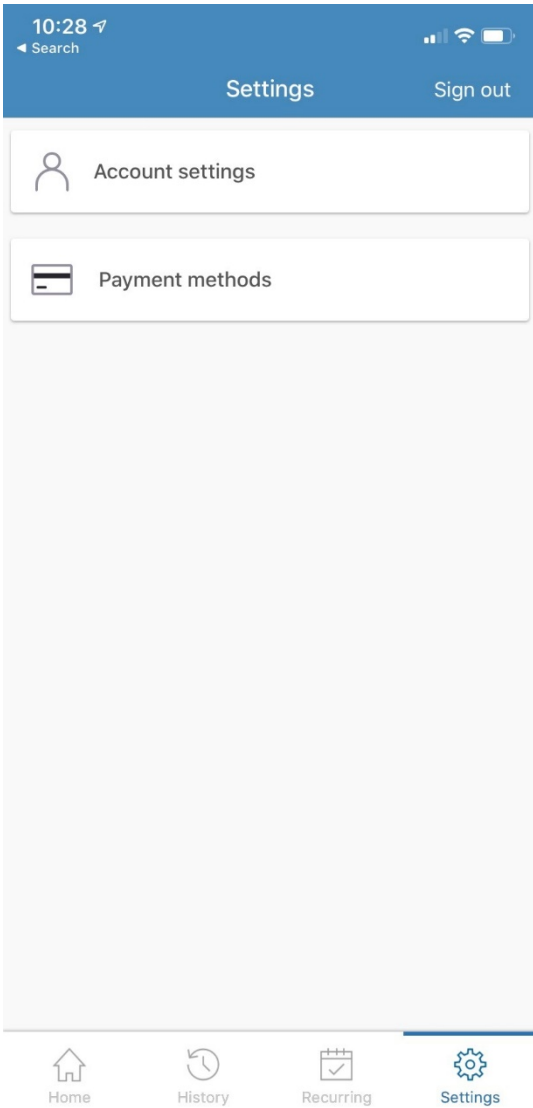

easyTithe

< Friendship Baptist Church

Email

Password

Sign In

Forgot Password?  
or Create an Account

Click on Settings in the bottom right corner

10:28

Welcome

Legal

**Friendship Baptist Church**

475 Pearidge Rd  
Grenada, MS 38901

Get Directions

Give Now

Home History Recurring Settings

Click on Payment Method to add a payment source

Click on the plus sign in the top right.

Tap on your desired payment source

Enter payment source details and click Save. Then tap Home in the bottom left to return to the home screen

10:29 Search

Back Add Card Save