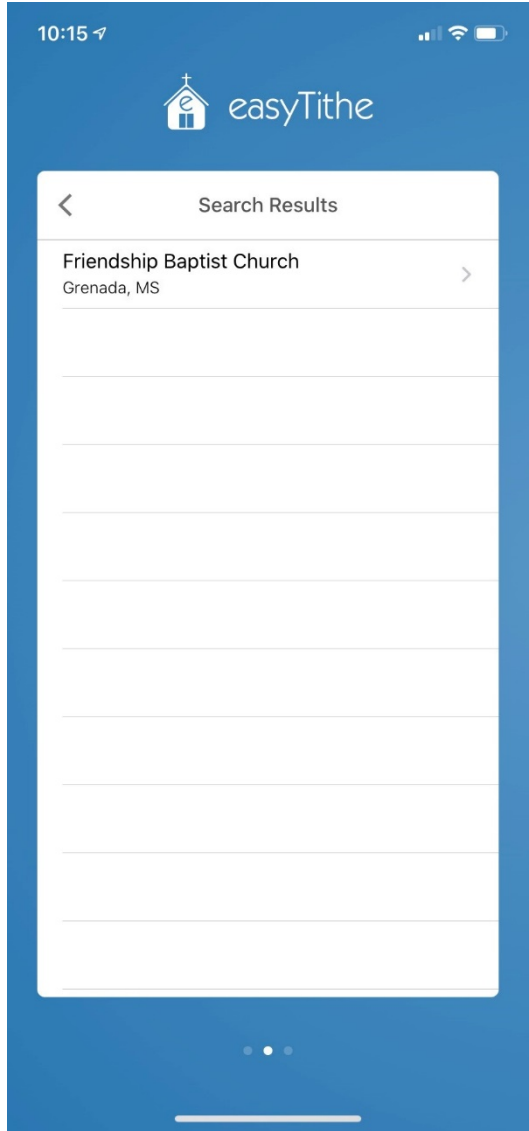

# Search for the Easy Tithe App – Download the app from the App Store

Open the app and type in Friendship Baptist Church and the ZIP Code

Tap on Friendship Baptist Church

If you have account, Log in now you are done, if not click on Create an account.