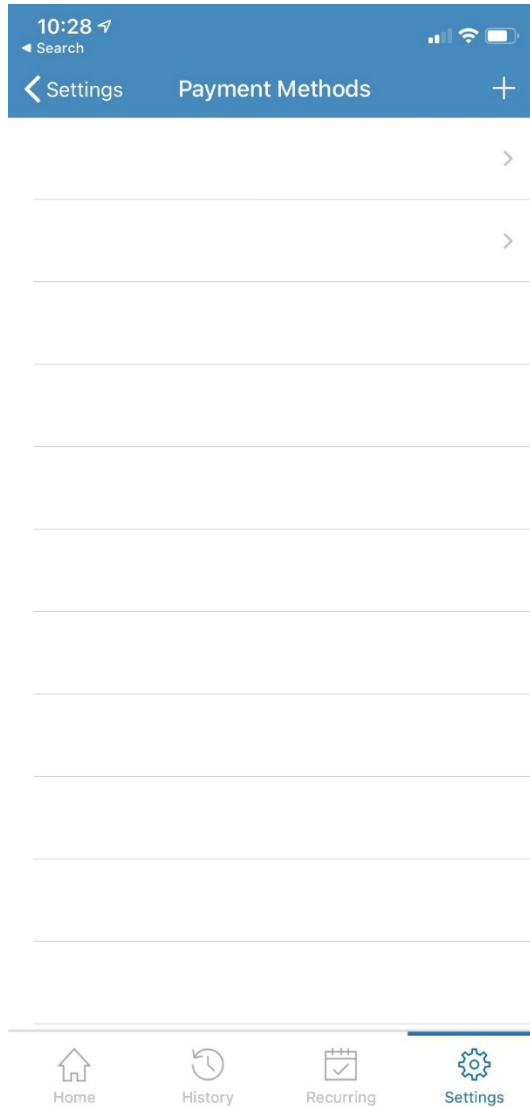

Click on the plus sign in the top right.

Tap on your desired payment source

Enter payment source details and click Save. Then tap Home in the bottom left to return to the home screen

10:29 Search

Back Add Card Save