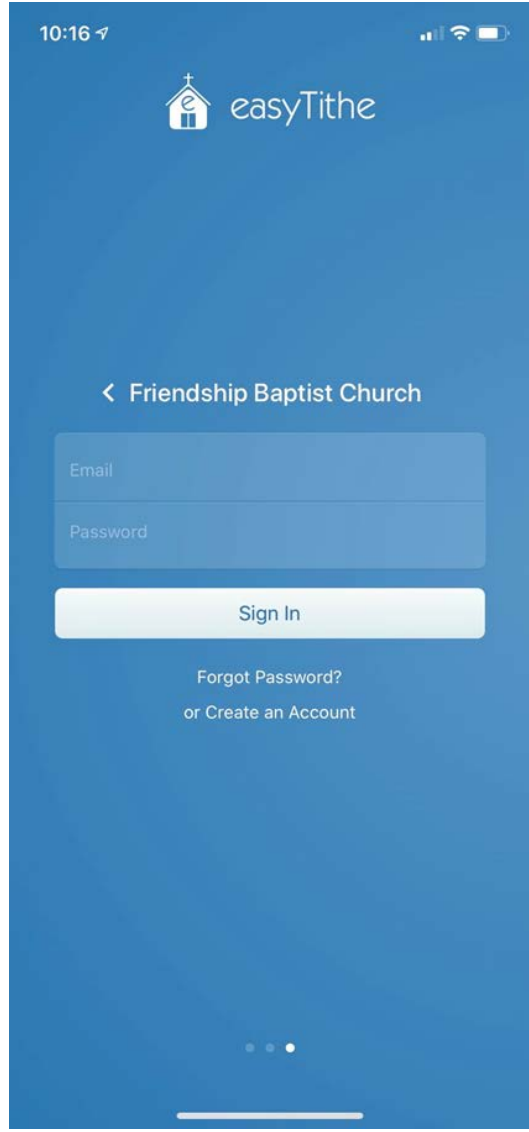

# Search for the Easy Tithe App – Download the app from the App Store

Open the app and type in Friendship Baptist Church and the ZIP Code

Tap on Friendship Baptist Church

If you have account, Log in now you are done, if not click on Create an account.