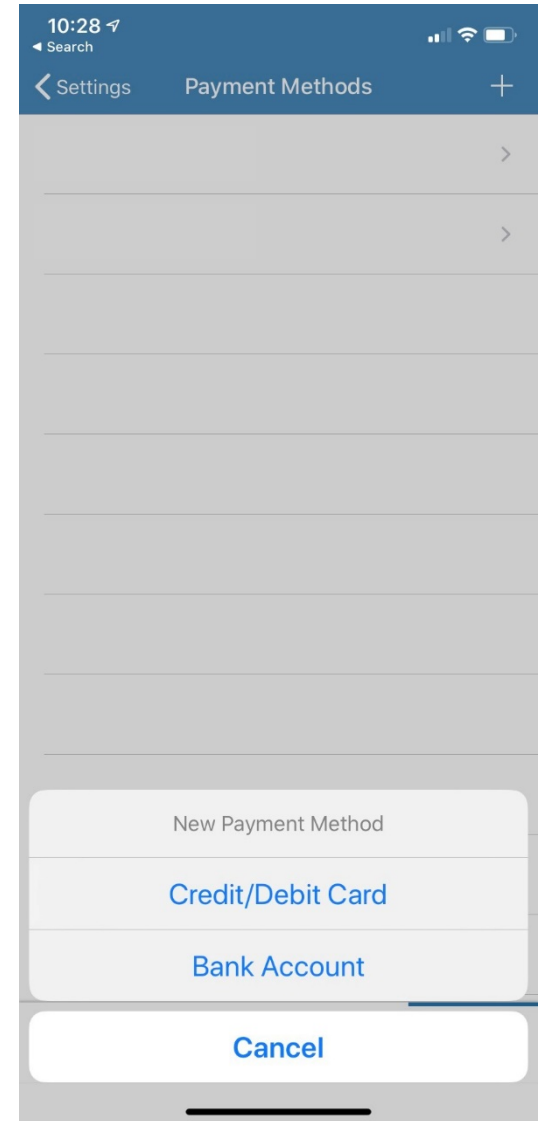

easyTithe

< Friendship Baptist Church

Email

Password

Sign In

Forgot Password?  
or Create an Account

Click on Settings in the bottom right corner

10:28

Welcome

Legal

**Friendship Baptist Church**

475 Pearidge Rd  
Grenada, MS 38901

Get Directions

Give Now

Home History Recurring Settings

Click on Payment Method to add a payment source

Click on the plus sign in the top right.

Tap on your desired payment source

Enter payment source details and click Save. Then tap Home in the bottom left to return to the home screen

10:29 Search

Back Add Card Save