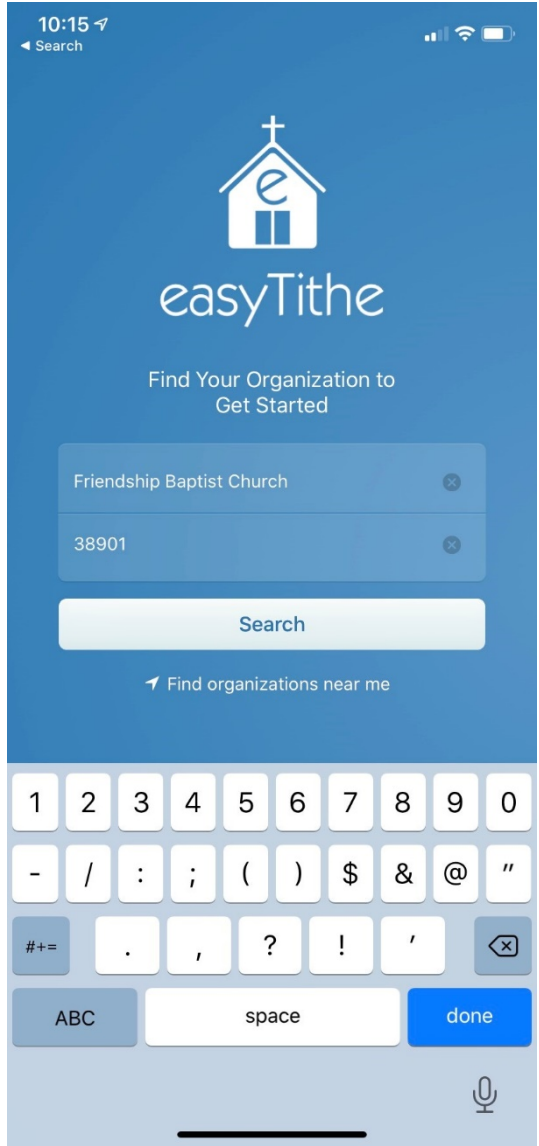

# Search for the Easy Tithe App – Download the app from the App Store

Open the app and type in Friendship Baptist Church and the ZIP Code

Tap on Friendship Baptist Church

If you have account, Log in now you are done, if not click on Create an account.